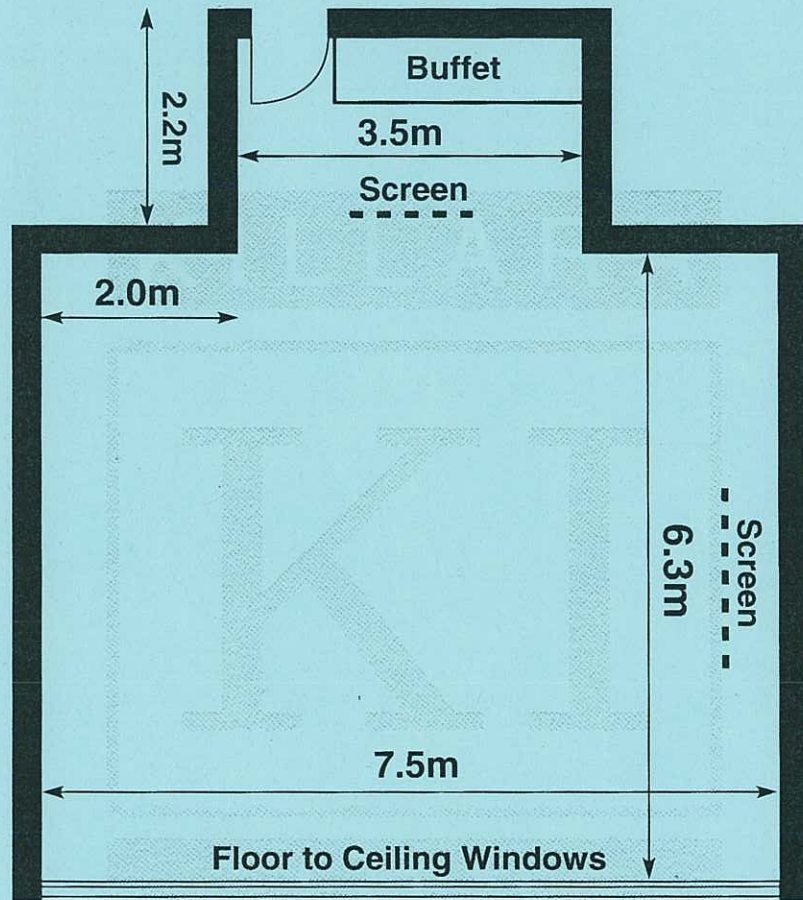

- Regency Room**
- Height 2.8m
- Theatre Style 120
- Classroom 70
- U Shape 40
- Cocktail 150
- Banquet 100

BOARD ROOM

Capacity (40m²)

Height 2.8m

Board Room Seating 12

Theatre Style 30

Classroom 20

Cocktail 50

Banquet 24

KILLARA

INN

KILLARA ROOM

Capacity (55m²)

Height	2.8m
Theatre Style	60
Classroom	30
U Shape	25
Cocktail	50
Banquet	40

KILLARA

INN

KILLARA ROOM

Capacity (55m²)

Height	2.8m
Theatre Style	60
Classroom	30
U Shape	25
Cocktail	50
Banquet	40