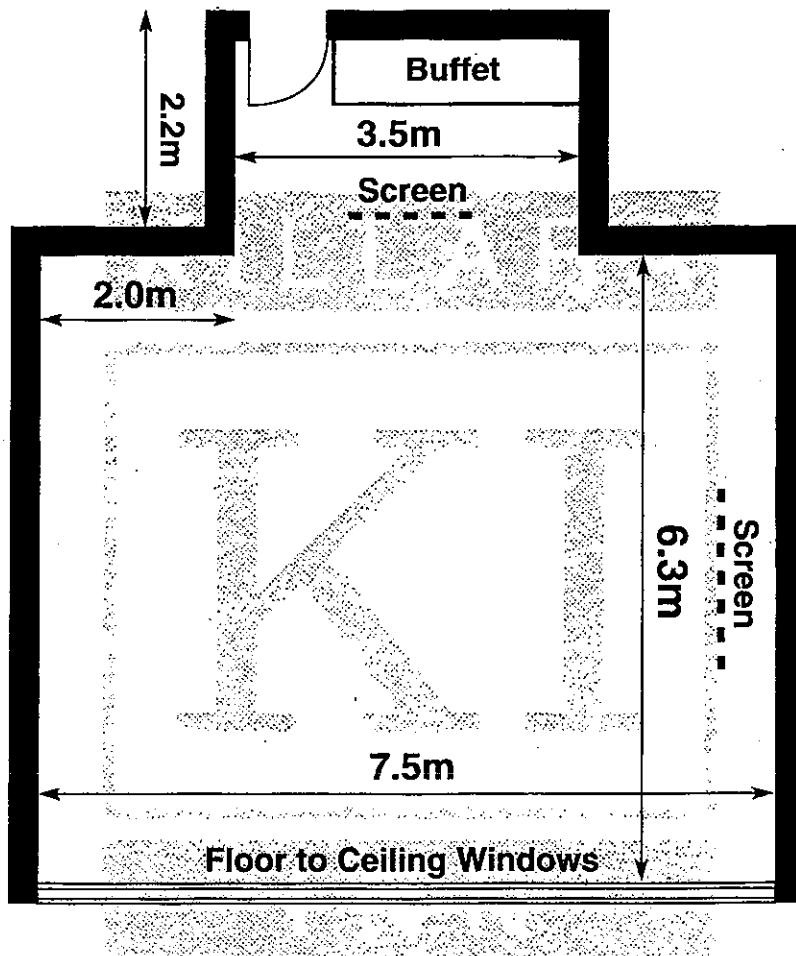

- Regency Room**
- Height 2.8m
- Theatre Style 120
- Classroom 70
- U Shape 40
- Cocktail 150
- Banquet 100

BOARD ROOM

Capacity (40m²)

Height 2.8m

Board Room Seating 12

Theatre Style 30

Classroom 20

Cocktail 50

Banquet 24

KILLARA

INN

KILLARA ROOM

Capacity (55m²)

Height	2.8m
Theatre Style	60
Classroom	30
U Shape	25
Cocktail	50
Banquet	40

KILLARA

INN

KILLARA ROOM

Capacity (55m²)

Height	2.8m
Theatre Style	60
Classroom	30
U Shape	25
Cocktail	50
Banquet	40