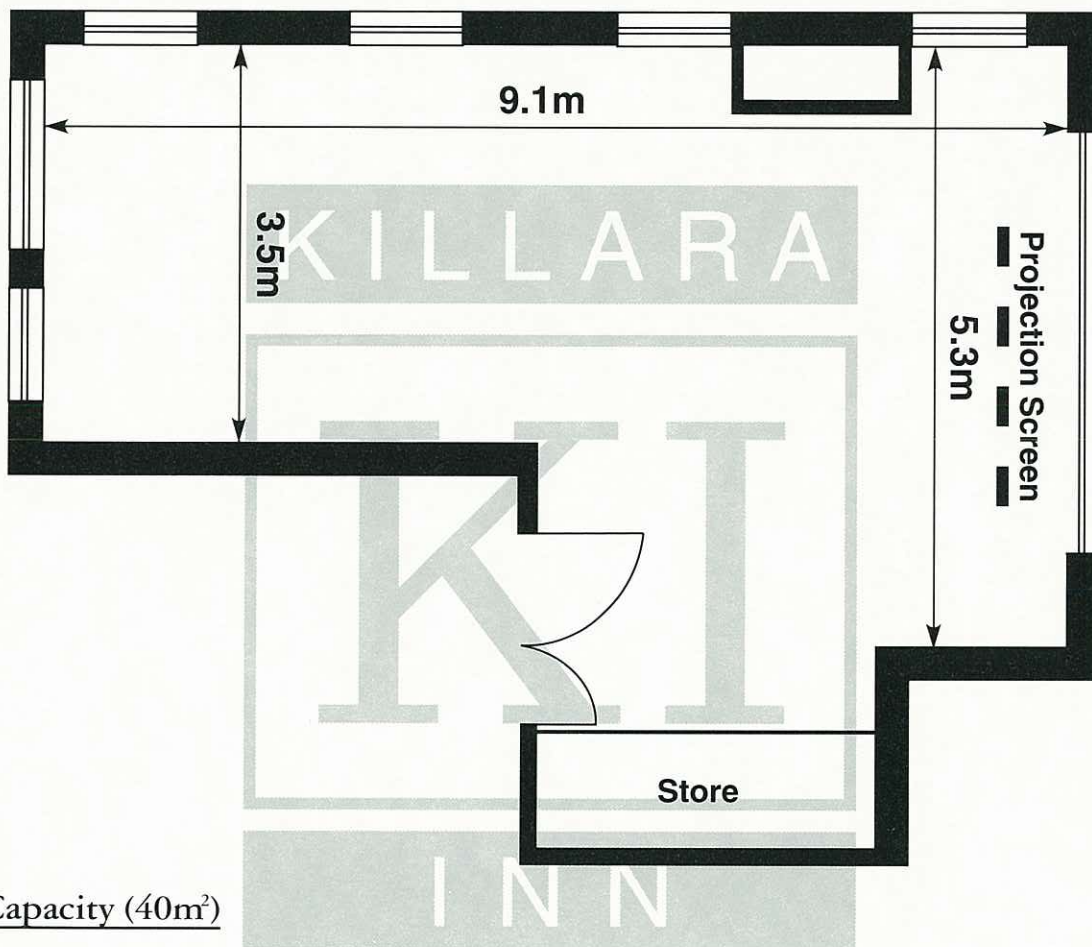

- Regency Room**
- Height 2.8m
- Theatre Style 120
- Classroom 70
- U Shape 40
- Cocktail 150
- Banquet 100

BOARD ROOM

Capacity (40m²)

Height 2.8m

Board Room Seating 12

Theatre Style 30

Classroom 20

Cocktail 50

Banquet 24

KILLARA

INN

KILLARA ROOM

Capacity (55m²)

Height	2.8m
Theatre Style	60
Classroom	30
U Shape	25
Cocktail	50
Banquet	40

KILLARA

INN

KILLARA ROOM

Capacity (55m²)

Height	2.8m
Theatre Style	60
Classroom	30
U Shape	25
Cocktail	50
Banquet	40